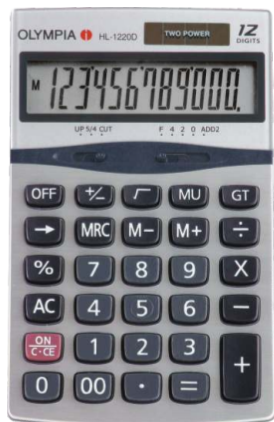

UNIT SIZE: 146x78x18mm
MASTER CARTON:
100pcs/12/13kg
MEASUREMENTS:
650x340x215mm (0.05M³)

ART No. 942904043

HL-110D Durable Metal Cover

- 10 DIGITS
- SUPERIOR TOUCH
- BIG DISPLAY
- DURABLE METAL COVER
- 4 MEMORY KEYS
- TWIN POWER
- PROFIT MARGIN %
- AUTO POWER OFF
- SQUARE ROOT
- CENTRE MARK 5

UNIT SIZE: 146x78x18mm
MASTER CARTON:
100pcs/12/13kg
MEASUREMENTS:
650x340x215mm (0.05M³)

ART No. 942904045

HL-810L Palm Size

- 10 DIGITS
- SQUARE ROOT
- BIG DISPLAY
- CENTRE MARK 5
- 3 MEMORY KEYS
- SUPERIOR TOUCH
- PROFIT MARGIN %
- TWIN POWER
- AUTO POWER OFF

UNIT SIZE: 141x89x26mm
MASTER CARTON:
100pcs/12/13kg
MEASUREMENTS:
530x370x315mm (0.062M³)

ART No. 942903931

HL-812L Palm Size

- 12 DIGITS
- SQUARE ROOT
- BIG DISPLAY
- CENTRE MARK 5
- 3 MEMORY KEYS
- SUPERIOR TOUCH
- PROFIT MARGIN %
- TWIN POWER
- AUTO POWER OFF

UNIT SIZE: 141x89x26mm
MASTER CARTON:
100pcs/12/13kg
MEASUREMENTS:
530x370x315mm (0.062M³)

ART No. 942903941

HL-1220D Metal Cover, Wallet

- 12 DIGITS
- CENTRE MARK 5
- BIG DISPLAY
- SQUARE ROOT
- 3 MEMORY KEYS
- DURABLE METAL COVER
- TWIN POWER
- AUTO POWER OFF
- SHIFT KEY
- MARK UP MU
- ROUNDING 5/4
- GRAND TOTAL GT
- PROFIT MARGIN %
- SUPERIOR TOUCH
- SIGN CHANGE KEY +/-